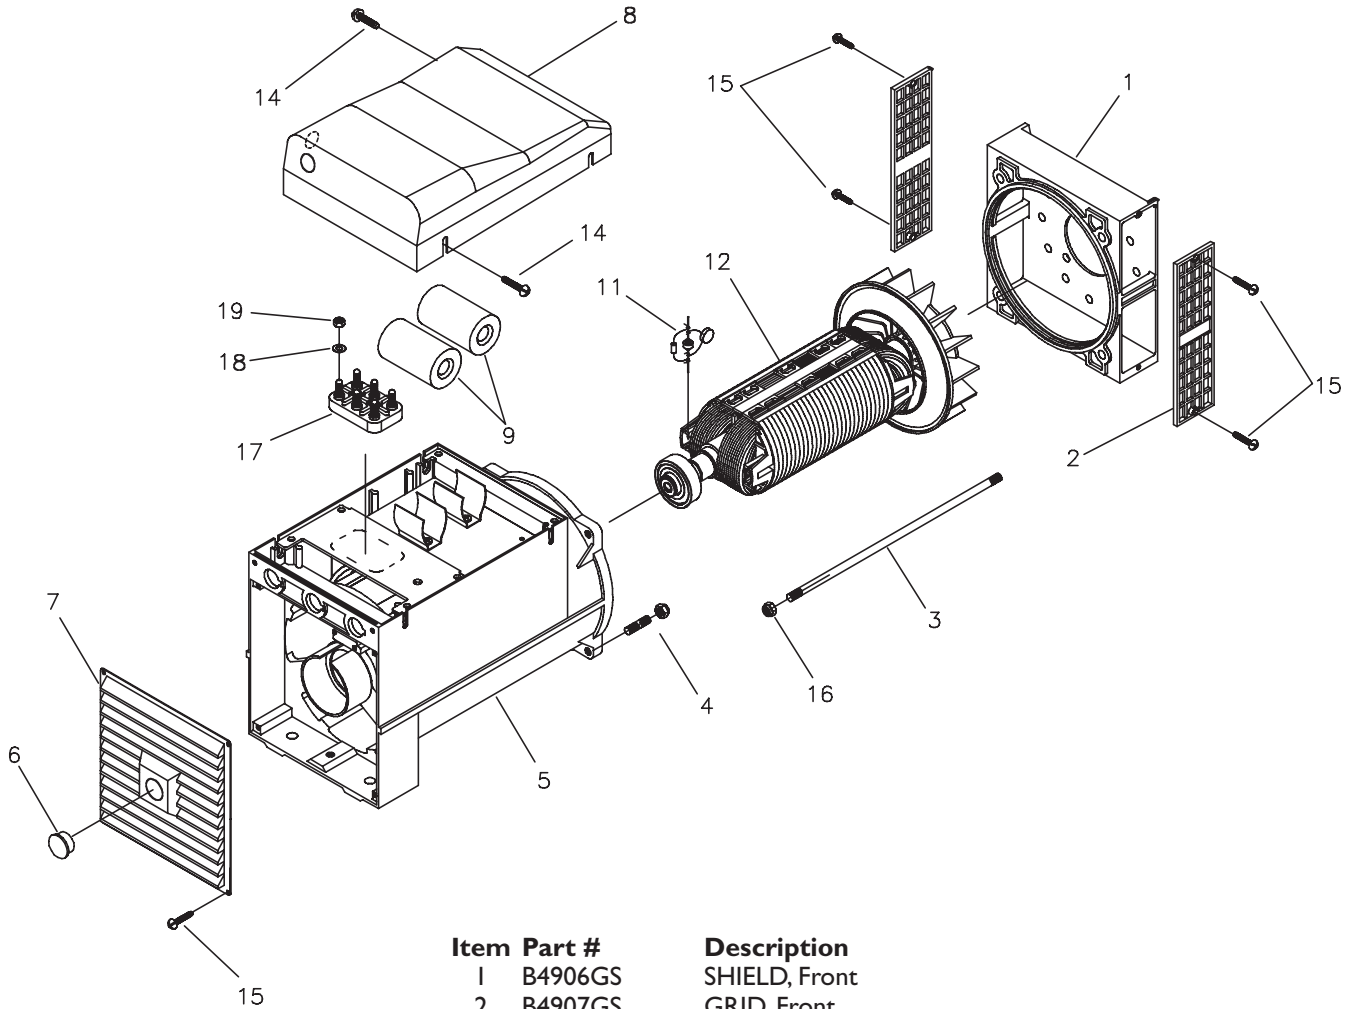

EXPLODED VIEW AND PARTS LIST – ALTERNATOR

Item	Part #	Description
1	B4906GS	SHIELD, Front
2	B4907GS	GRID, Front
3	B4908GS	BOLT, Shaft Stay
4	B4909GS	BOLT, Stay
5	B4910GS	ASSY, Housing
6	187049GS	PLUG, Domed
7	B4912GS	COVER, Blind End
8	B4913GS	COVER, Top Black
9	B4914GS	CAPACITOR
11	B4916GS	CAPACITOR, Diode + Varistor + EMC
12	191297GS	ASSY, Rotor (Includes Item 11)
14	B4919GS	SCREW
15	B4920GS	SCREW
16	49820GS	NUT, Lock
17	188928GS	CONNECTOR, 6-Pin
18	22473GS	WASHER
19	49813GS	NUT